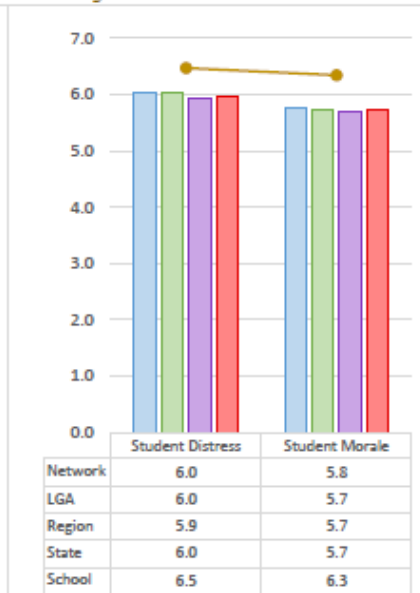

School Comparison Report

2016

School: *Bundoora Primary School*

Network: *Nillumbik-Banyule*

LGA: *Banyule (C)*

Region: *North-Western Victoria*

Report prepared March 2016

Attitudes to School Survey

Participants

Primary Students - 2015

School	Bundoora Primary School	48
Network	Nillumbik-Banyule	2,948
LGA	Banyule (C)	1,764
Region	North-Western Victoria	17,429
State	Victoria	79,980

Student Relationships

Wellbeing

Teaching and Learning